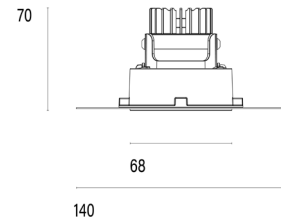

101 06 002100.012

Model

Name	Mono 060 Trimless Type 1 Recessed Downlighter
Finish	Structured White
Area	Indoor

System

Power (Luminaire)	6.8W
Power (System)	8W
Voltage	240V-AC
Optics	Rotationally Symmetrical Direct 25°
Colour Temperature	2700°K
Luminous Flux	576lm
TM30	Rf95 Rg103
CRI	Ra98
Lumen Maintenance	L90 B10 50000hrs
Chromacity	<3 McAdam Step Ellipse
Articulation	Fixed
Cut-Out	Round 85mm x 100mm Depth
Ingress Protection	IP44
Control Device	Remote Phase DIM (Included)
Class	III